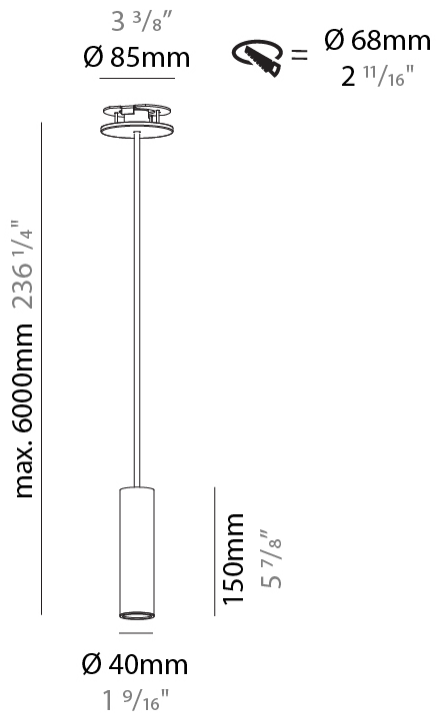

PHYSICAL

Shape: Cylinder
Diameter (mm): 40
Diameter (in): 1 9/16
Height (mm): 150
Height (in): 5 7/8
Max. Overall Height (mm): 2150
Max. Overall Height (in): 84 5/8
Min. Recessing Depth (mm): 75
Min. Recessing Depth (in): 2 15/16
Light Distribution: Downlight
Weight (kg): 0.389
Weight (lbs): 0.856
Diffuser: Shine Ring 0-6
Fixture Finish: SSR / BKV / CWI / CRY / HAB / UFT / ITA / RUA / FTG / MYG / LOD / PUS / FRO / FUP / KIA / POP / BLS / SPG / MEY / GOH / GUM / CHC / COM / ABZ / JAG / OBR / MOS / ROR
Fixture Material: Aluminum
Cable Details: 2000mm / 6000mm Cable in White / Black / Orange / Red
Cut-out Measurements: 68mm / 2 11/16"

ELECTRICAL

Lamp Type: LED (Zhaga Standard)
Input Wattage (W): 10.9
Total Output Wattage (W): 9
Dimming: Non-Dimmable
Driver Included: Yes
Driver Location: External
Driver Type: Constant Current
Driver Class: Class 2
Input Voltage (V): 120
Constant Current (MA): 500
Upon Request: Remote: 0-10Vdc dimming / Phase dimming 120Vac

LED

Number of LEDs: 1
Color Temperature (°K): 2700 / 3000 / 4000
Max. Delivered Lumen (lm): 842
CRI: >90 CRI
Lamp Life (hrs): 50000
Upon Request: ***3500K available in minimum quantities (larger quantities upon request)

OPTICAL

Reflector: 40 / 50

RATINGS AND CERTIFICATIONS

Certified By: Certified for North American Standards
Ratings: IP20
© 2024, T 1800-388-3382, F 416-247-9319, www.zaneen.com